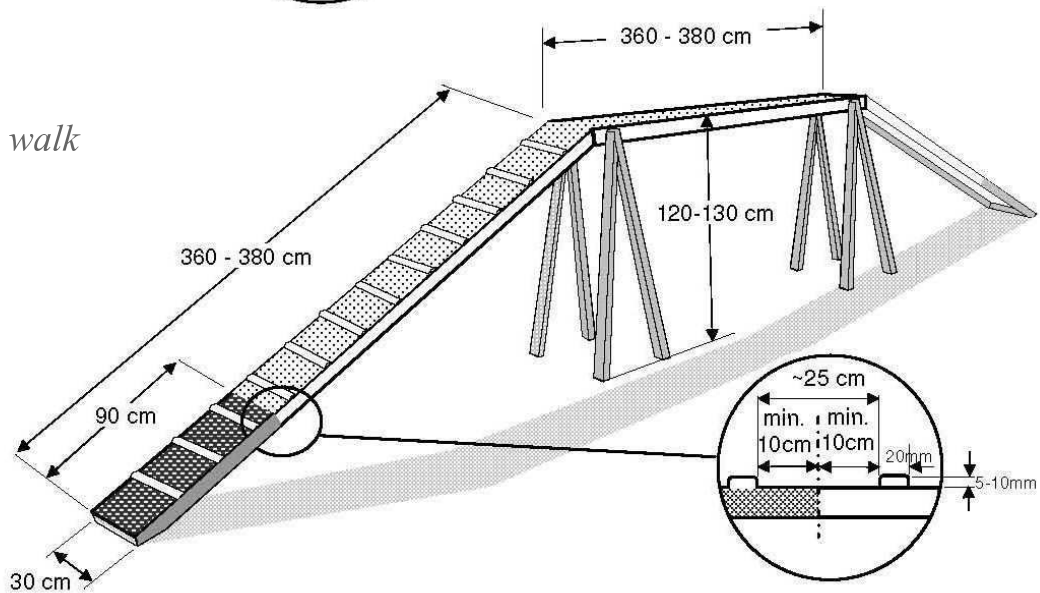

AGILITY OBSTACLES

Regulations of the Fédération Cynologique Internationale

Contact:

A-Frame

See-Saw

Dog walk

Jumps:

Hurdles:

Single Hurdle

Spread Jump

Wall / Viaduct

Long Jump

Tyre

Other Obstacles:
Table

Flat Tunnel

Weaving Poles

Tube Tunnel